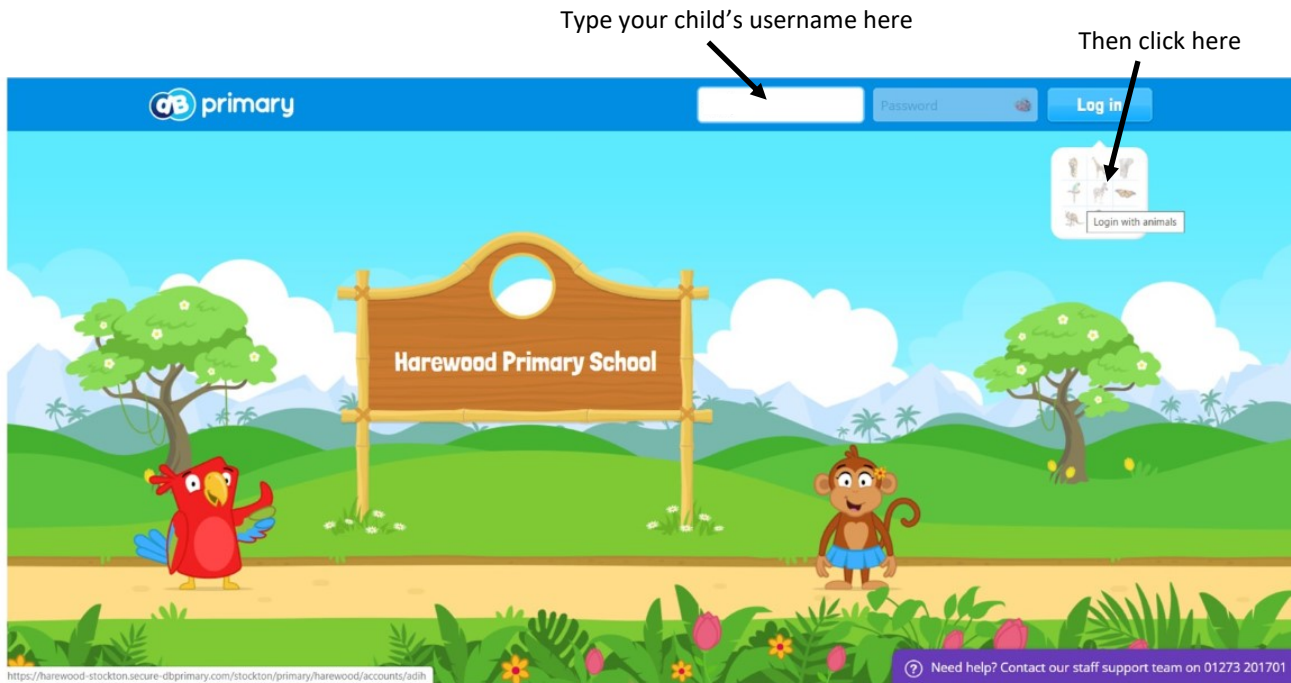

Here are some instructions for you to get your child from Year 1 and Year 2 onto their DB Primary account:

Open the web page: www.harewood.stockton.dbprimary.com

It should look like this:

The page should now look like this, your child's password is three animal pictures, click on them in the correct order and they will move to the box on the right as stars. Click on the green tick and you will be on your child's DB account.